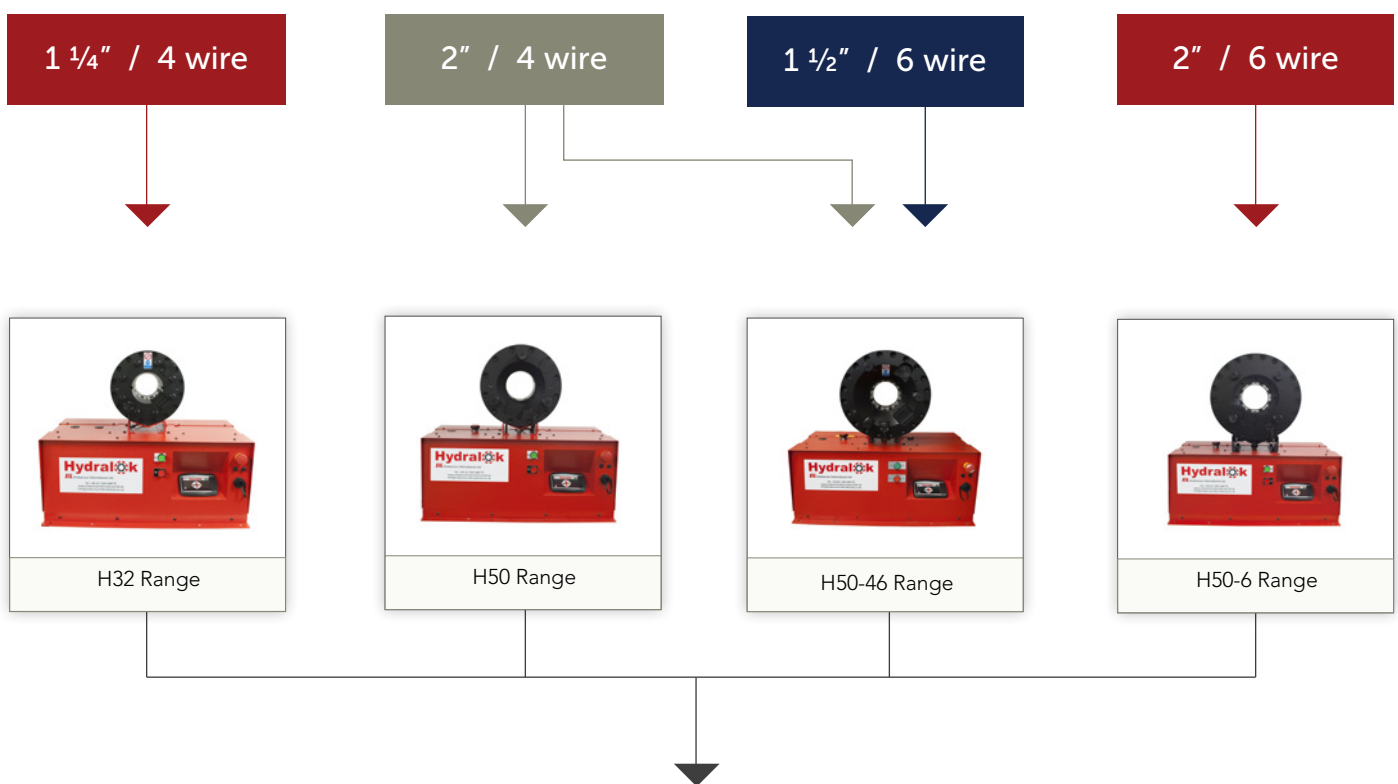

Power crimping machine selector

1 First select your hose capacity and machine

2 Now select from HydraTouch™ or Eco ranges

Standard features

Each machine comes with a standard set of dies

Worldwide distributors for fast delivery to you