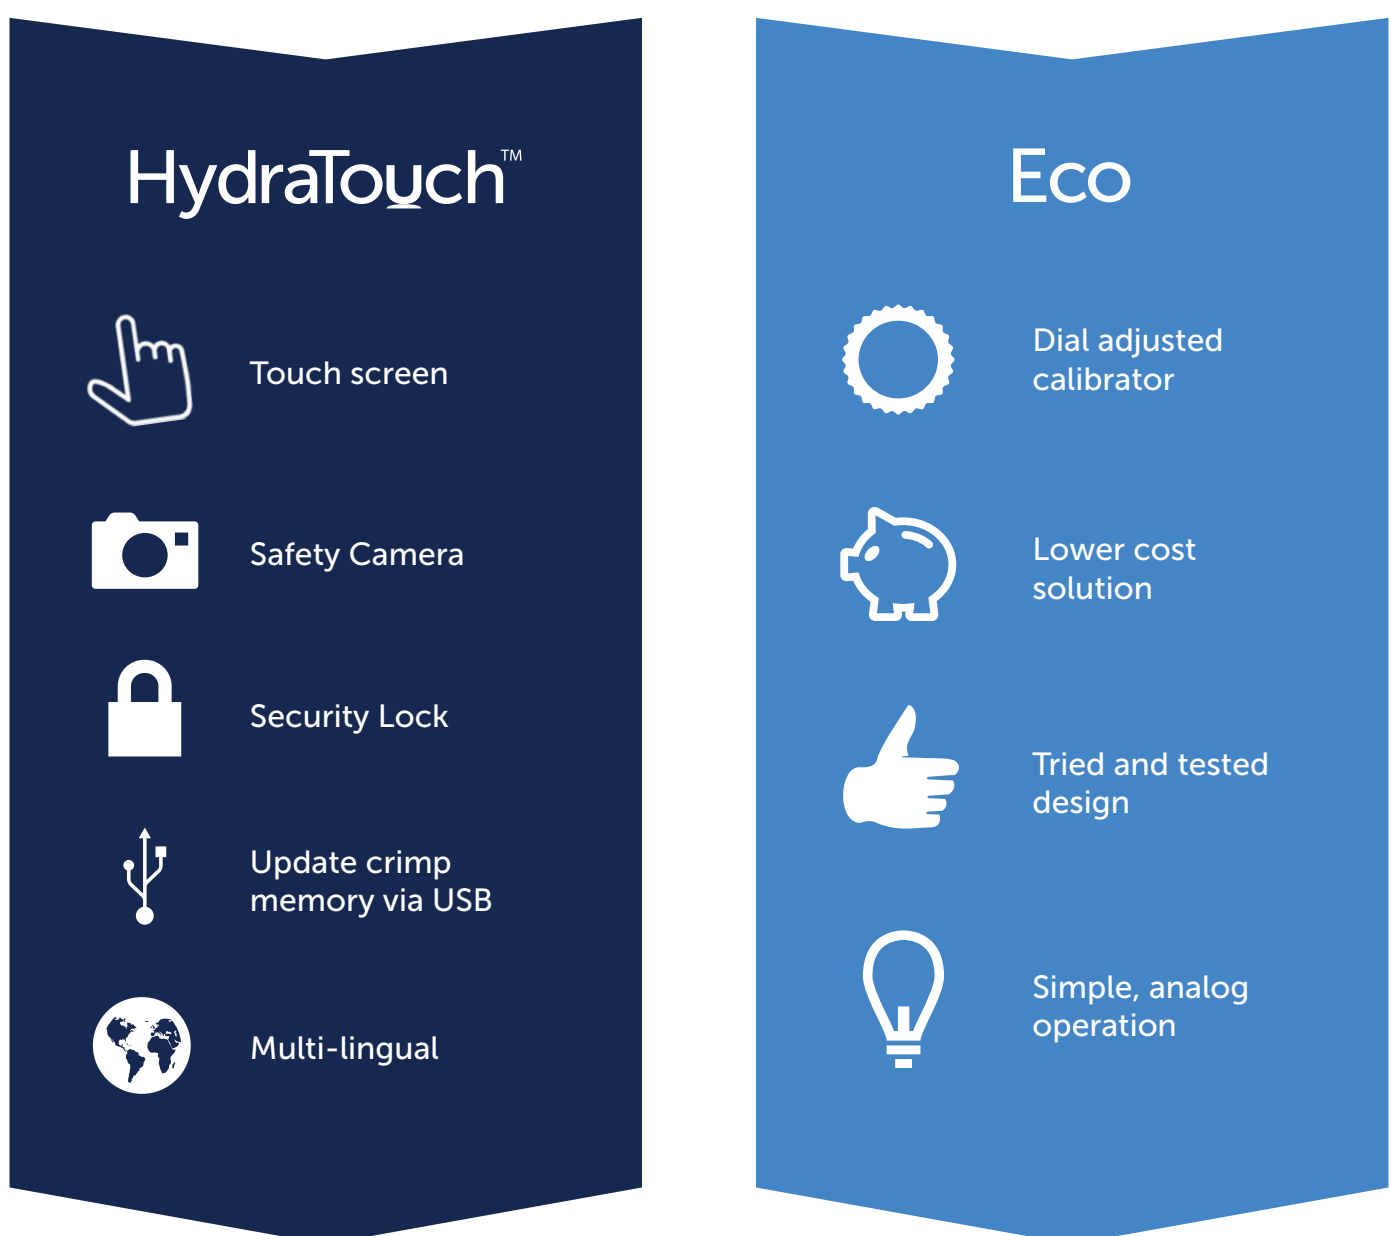

Power crimping machine selector

1 First select your hose capacity and machine

2 Now select from HydraTouch™ or Eco ranges

Standard features

Each machine comes with a standard set of dies

Worldwide distributors for fast delivery to you